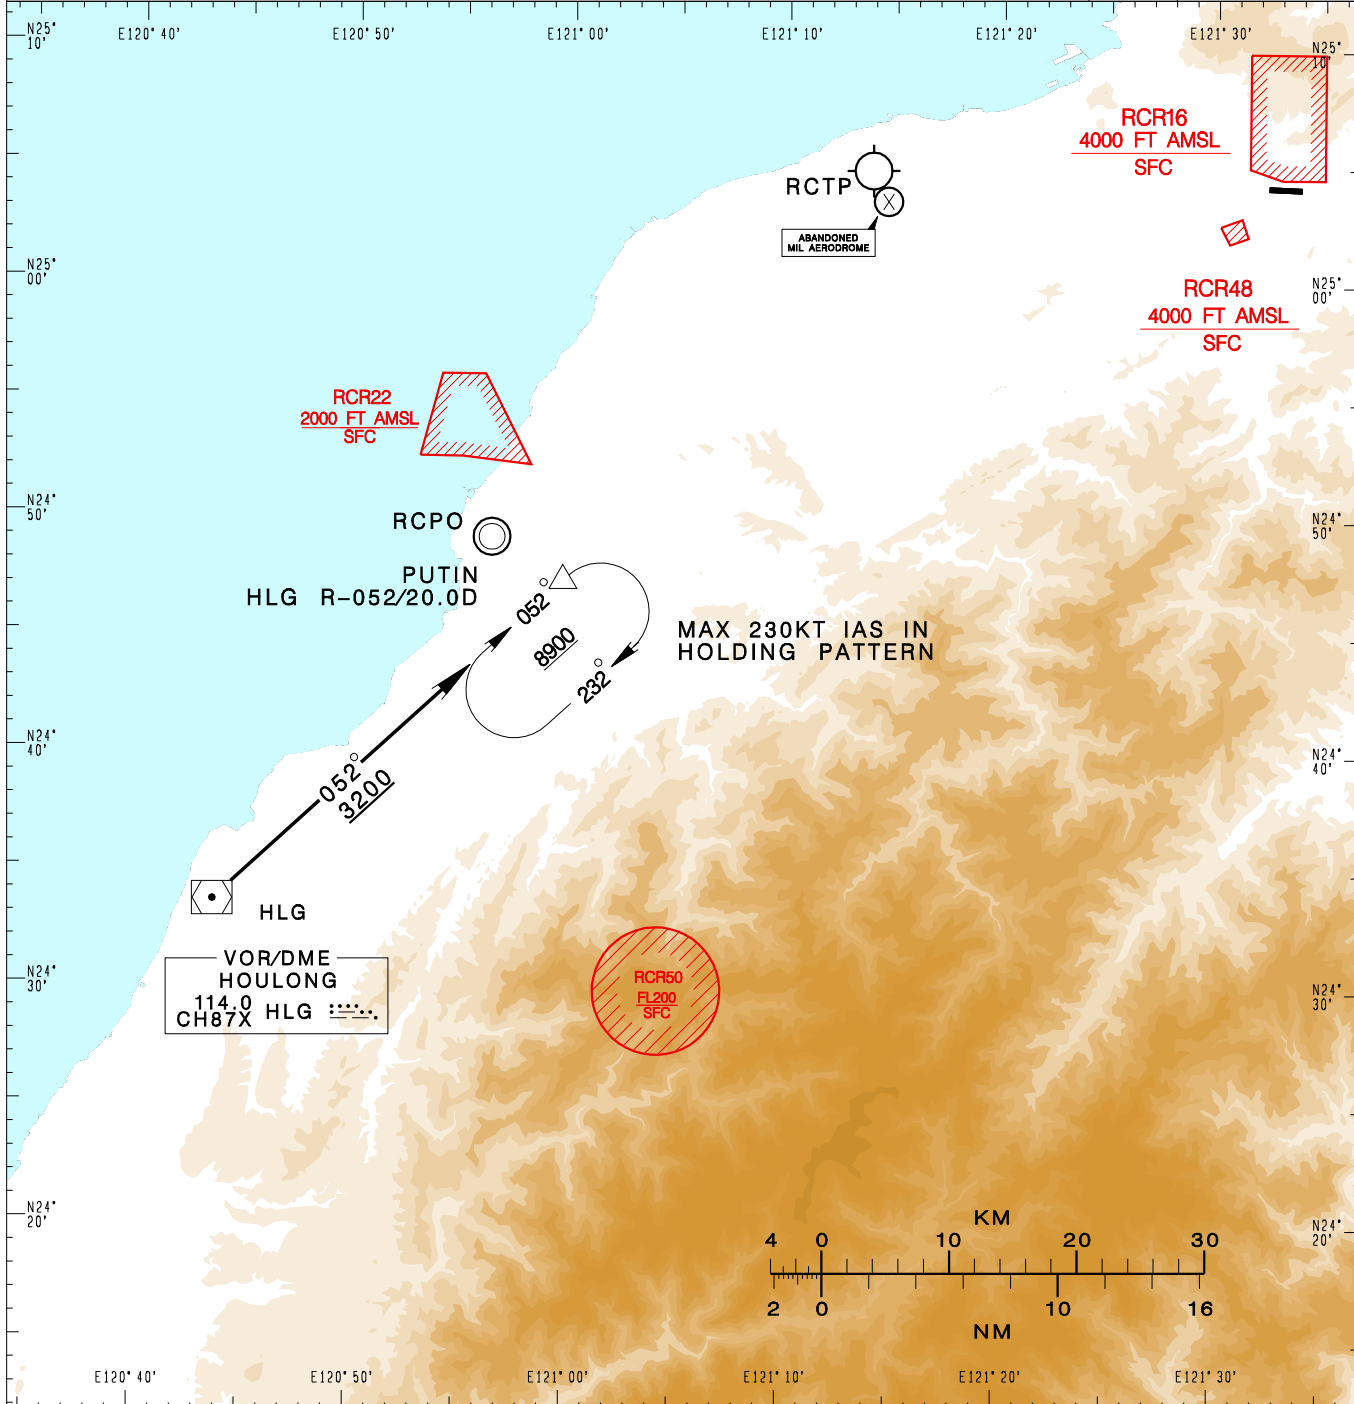

臺北/松山機場
TAIPEI/SONGSHAN AD

RCSS STAR
HLG 1G(RWY10)

TAIPEI ACC 126.7 129.1 127.9	TAIPEI APP 119.7 119.6 125.1	ATIS 127.4 341	VAR 5° W-2022 	
Apt Elev: 18'		Trans Level: FL130		Trans Alt: 11,000'
BEARINGS ARE MAGNETIC; DISTANCES ARE NAUTICAL MILES; ELEVATIONS, HEIGHTS IN FEET				

HOULONG ONE GOLF ARRIVAL
Depart HLG, proceed via HLG R-052 to PUTIN.

CHANGES: NEW CHART